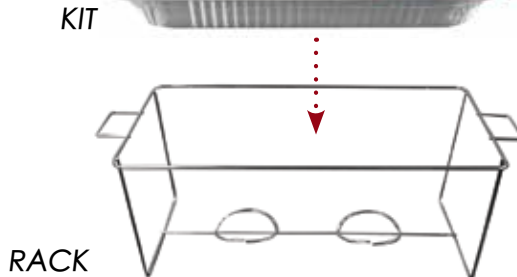

- 2 **N11**
11 pc. Party Kits
**Rack & Tray pack
separately
36/CS

SIMPLY TAPE RACK TO THE KIT

- 3 **UPKBK-6**
11 pc. Party Kits
6/1

Each 11 Pc. Kit Includes:

- 1 Full Size Water Pan
- 2 Half Size Food Pans
- 1 Full Size Chafing Rack
- 2 Gel Heating Fuels
- 2 Serving Forks
- 2 Serving Spoons
- 1 6 1/2" Serving Tongs